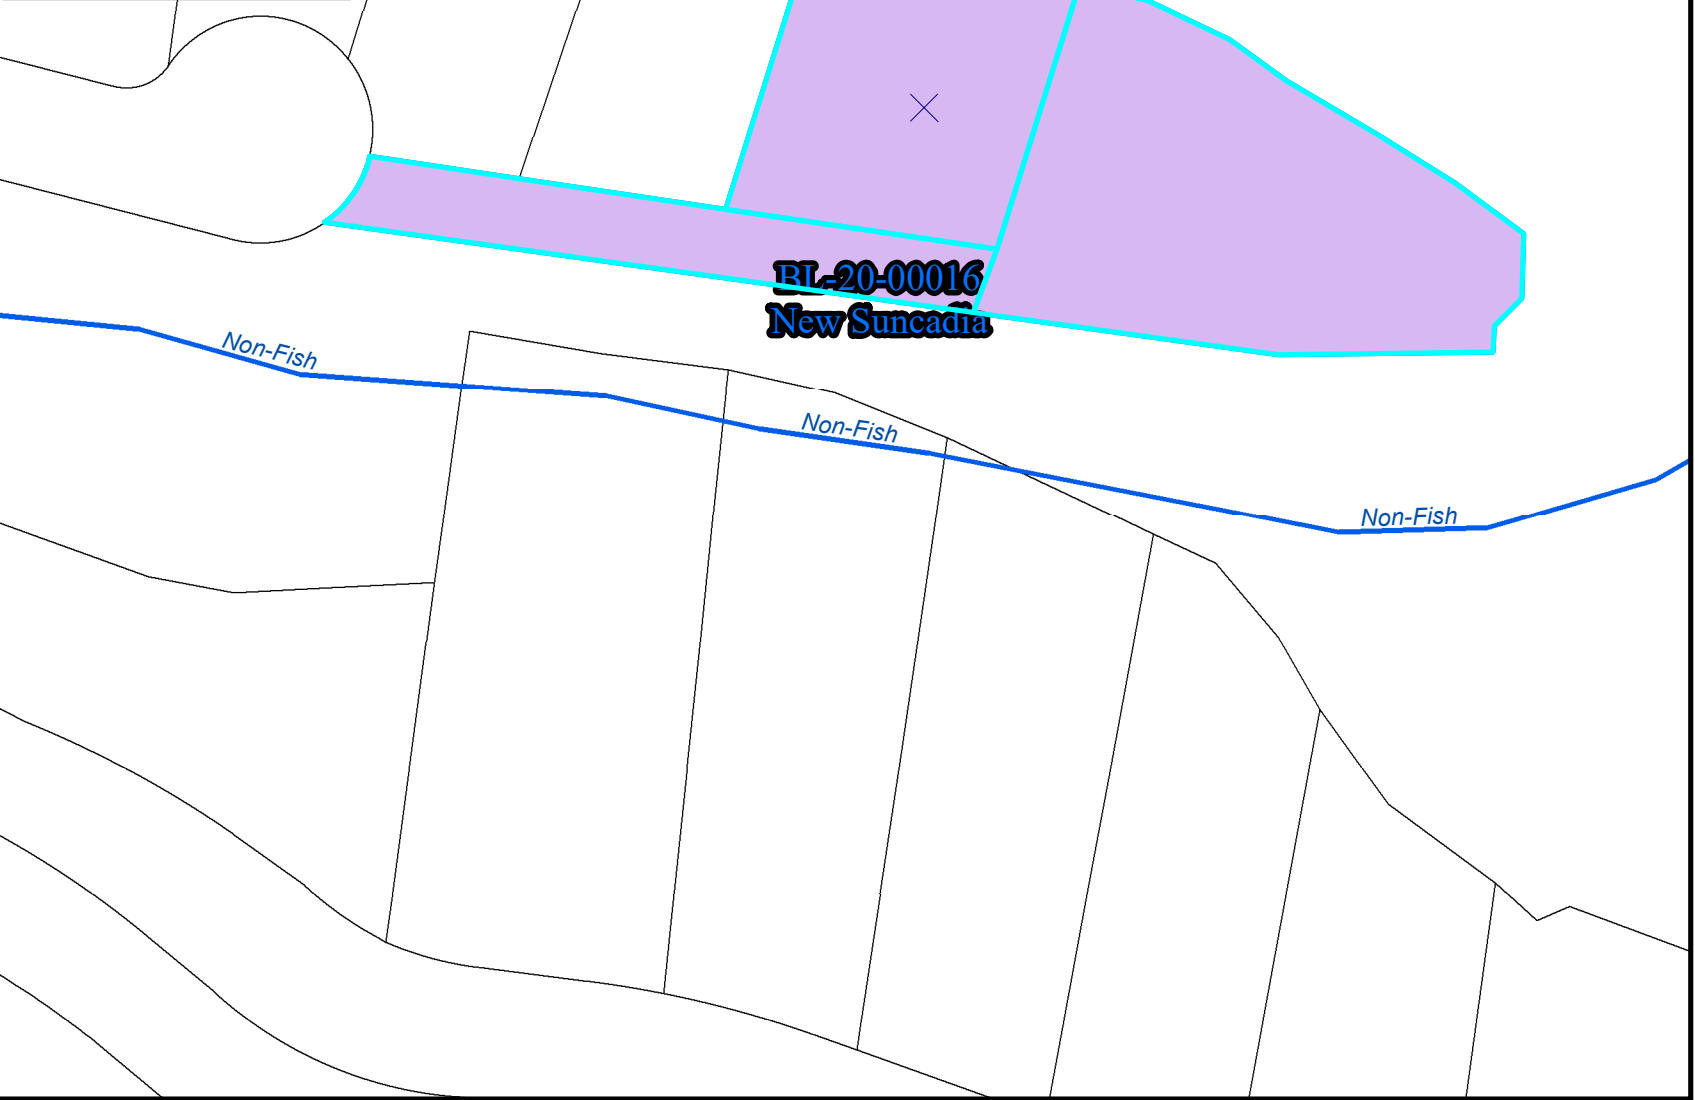

Legend

- BL-20-00016_New_Suncadia
- BLA
- All Roads
- Wetlands

FIRM Floodplains

ZONENAME

- 100 YEAR
- 500 YEAR

Floodway

ZONE

- 100 YEAR
- 500 YEAR
- FLOODWAY
- ISLANDS

DNR Water Type

- Type 2 - Fish
- Type 4 - Non-fish Perennial
- Type 5 - Non-fish Seasonal
- Type 4 - Non-fish
- Type 1 - Shoreline
- Type 9 - Unknown
- Shore Lines

BL-20-00016 New Suncadia

0 0.00750.015 0.03 Miles

Critical Areas Map

N